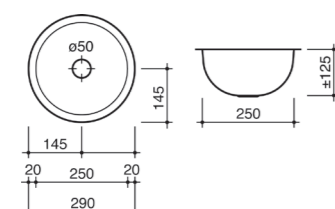

AQUA-LINE

ATLANTIS

cabinet: 45 cm
integrated/inset

AQUA-LINE

PACIFIC

cabinet: 60 cm
integrated/inset

AQUA-LINE

WAVE

cabinet: 60 cm
integrated

CARIBBEAN

cabinet: 45 cm
integrated/inset

S-LINE

Special finishing of designer applications the Aqua-lines Amazone and Caribbean are available as S-line models. The finishing of the edge of these washbasins allows partly mounting outside the working surface. All Aqua-line washbasin models are also available with a polished outside, allowing mounting 'in view'.

RIO

cabinet: 30 cm
integrated

AMAZONE

cabinet: 40 cm
integrated/inset

SIPHONS

M2090
Chrome

M2520/M2530
Chrome

M2080
Chrome