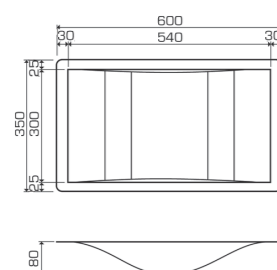

AQUA-LINE

ATLANTIS

cabinet: 45 cm
integrated/inset

AQUA-LINE

PACIFIC

cabinet: 60 cm
integrated/inset

AQUA-LINE

WAVE

cabinet: 60 cm
integrated

CARIBBEAN

cabinet: 45 cm
integrated/inset

S-LINE

Special finishing of designer applications the Aqua-lines Amazone and Caribbean are available as S-line models. The finishing of the edge of these washbasins allows partly mounting outside the working surface. All Aqua-line washbasin models are also available with a polished outside, allowing mounting 'in view'.

RIO

cabinet: 30 cm
integrated

AMAZONE

cabinet: 40 cm
integrated/inset

SIPHONS

M2090
Chrome

M2520/M2530
Chrome

M2080
Chrome