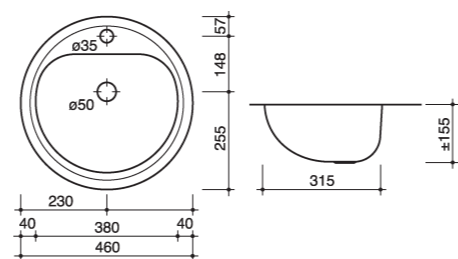

AQUA-LINE

ATLANTIS

cabinet: 45 cm
integrated/inset

AQUA-LINE

PACIFIC

cabinet: 60 cm
integrated/inset

AQUA-LINE

WAVE

cabinet: 60 cm
integrated

CARIBBEAN

cabinet: 45 cm
integrated/inset

S-LINE

Special finishing of designer applications the Aqua-lines Amazone and Caribbean are available as S-line models. The finishing of the edge of these washbasins allows partly mounting outside the working surface. All Aqua-line washbasin models are also available with a polished outside, allowing mounting 'in view'.