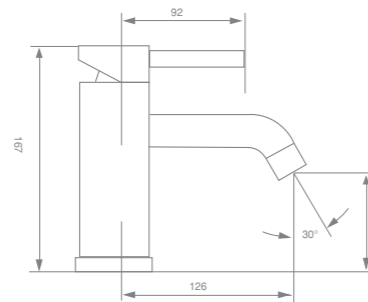

BACH

Chroom/Chrom
Chrome/Cromo

BRAHMS

Chroom/Chrom
Chrome/Cromo