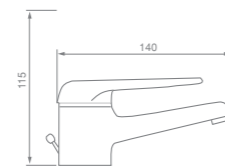

BRAHMS

Chroom/Chrom
Chrome/Cromo