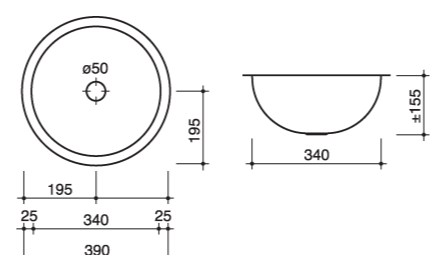

AQUA-LINE

ATLANTIS

cabinet: 45 cm
integrated/inset

AQUA-LINE

PACIFIC

cabinet: 60 cm
integrated/inset

AQUA-LINE

WAVE

cabinet: 60 cm
integrated

CARIBBEAN

cabinet: 45 cm
integrated/inset

S-LINE

Special finishing of designer applications the Aqua-lines Amazone and Caribbean are available as S-line models. The finishing of the edge of these washbasins allows partly mounting outside the working surface. All Aqua-line washbasin models are also available with a polished outside, allowing mounting 'in view'.

RIO

cabinet: 30 cm
integrated

AMAZONE

cabinet: 40 cm
integrated/inset

SIPHONS

M2090
Chrome

M2520/M2530
Chrome

M2080
Chrome