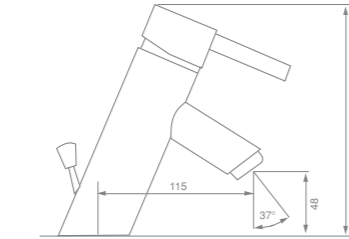

WAGNER

Chroom/Chrom
Chrome/Cromo