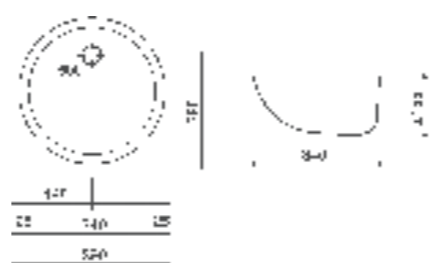

cabinet: 60 cm
integrated

CARIBBEAN

cabinet: 45 cm
integrated/inset

S-LINE

Special finishing of designer applications the Aqua-lines Amazone and Caribbean are available as S-line models. The finishing of the edge of these washbasins allows partly mounting outside the working surface. All Aqua-line washbasin models are also available with a polished outside, allowing mounting 'in view'.

RIO

cabinet: 30 cm
integrated

AMAZONE

cabinet: 40 cm
integrated/inset

SIPHONS

M2090
Chrome

M2520/M2530
Chrome

M2080
Chrome