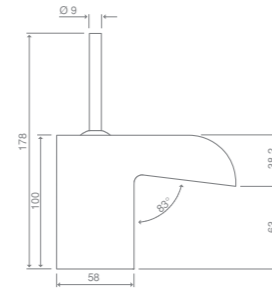

BATHROOM TAPS

RODRIGO

Chroom/Chrom
Chrome/Cromo