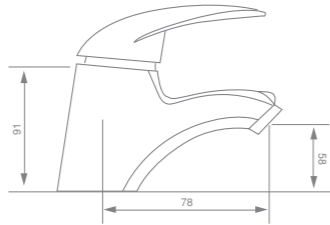

CHOPIN

Chroom/Chrom
Chrome/Cromo