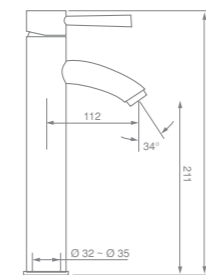

LISZT

Chroom/Chrom
Chrome/Cromo

Reginox bv
P.O. Box 82
7460 AB Rijssen Holland
T + 31 (0)548 53 56 35
F + 31 (0)548 53 56 00
info@reginox.com
www.reginox.com

Reginox UK Ltd
Units 1-4 Radnor Park Trading Estate
Back Lane Congleton Cheshire
CW12 4XJ England
T. +44 (0)1260 28 00 33
F. +44 (0)1260 29 88 89
sales@reginox.co.uk
www.reginox.co.uk

Reginox Deutschland GmbH
Zollhausstrasse 5
58640 Iserlohn Deutschland
T + 49 (0)2371 788 60
F + 49 (0)2371 788 625
info@reginox.de
www.reginox.de

Reginox France S.A.R.L.
5 Rue de la Régale
ZI de la Régale
77181 COURTRY France
T + 33 (0)164 21 64 28
F + 33 (0)164 21 62 97
reginox@wanadoo.fr
www.reginox.fr

Reginox Iberia S.L.
Pl. Noain - Esquiroz; C/X; S/N
31191 Esquiroz de Galar
(NAVARRA)
T + 34 (0)948 36 82 53
F + 34 (0)948 31 76 60
reginoxiberia@telefonica.net
www.reginox.es

Reginox Far East Pte Ltd
27 Tampines Street 92
Singapore 528878
T + (65)67 88 53 63
F + (65)67 88 38 35
info@reginox.com.sg
www.reginox.com.sg

07-2008 / 7728 Ontwerp & realisatie: Beemendal in Vorm, Rijssen